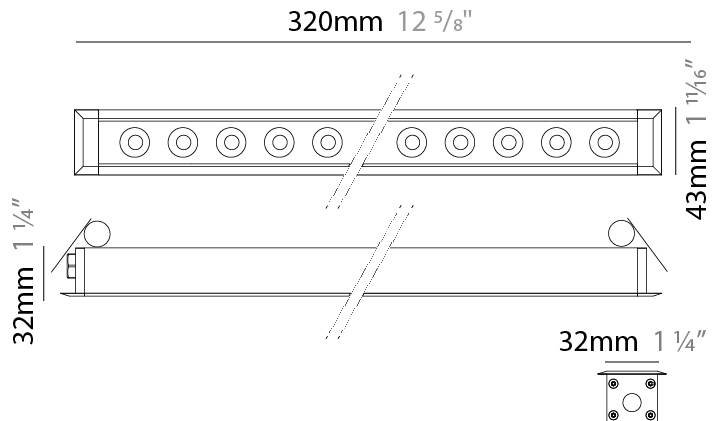

GENERAL

Series: Mini Corniche
Brand: Platek
Division: Exterior
Mounting Type: Recessed
Mounting Location: Ceiling
Subcategory: Downlight

PHYSICAL

Shape: Rectangle
Length (mm): 320
Length (in): 12 ⁵/₈
Width (mm): 43
Width (in): 1 ⁵/₈
Height (mm): 32
Height (in): 1 ¹/₄
Ceiling Thickness (mm): 2 - 13
Ceiling Thickness (in): 1/16 - 1/2
Light Distribution: Downlight
Weight (kg): 0.8
Weight (lbs): 1.76
Diffuser: Clear tempered glass
Gasket: Gore-Tex valve to prevent condensation
Fixture Finish: BLK / WHI / GRY / COR / ANT / BRZ
Fixture Material: Extruded Aluminum
Cut-out Measurements: 36mm / 1 7/16" x 310mm / 12 3/16"

ELECTRICAL

Lamp Type: LED
Total Output Wattage (W): 9.5 / 5.5 / 6
Driver Included: No
Driver Location: Remote
Driver Type: Constant Voltage - 120 / 277Vac
Driver Class: Class 2
Input Voltage (V): 120 - 277
Output Voltage (V): 24
Upon Request: (Not included - see components [IP65 or higher enclosure to be supplied by others]) 0-10Vdc dimming / Phase dimming / Non-dimming 120/277Vac

LED

Number of LEDs: 9
Color Temperature (°K): 3000 / 4000
Max. Delivered Lumen (lm): 750 / 780
Nominal Lumen (lm): 1260 / 1305
CRI: >80 CRI
Lamp Life (hrs): 60000

OPTICAL

Optic^o: 13 / 26 / 40 / ASY / DIF / ELL

RATINGS AND CERTIFICATIONS

Certified By: Certified for North American Standards
IP rating: IP65
IK Rating: IK07
Bug Rating: B1 U1 G0

PROJECT
TYPE
SPECIFIER
QUANTITY
DATE