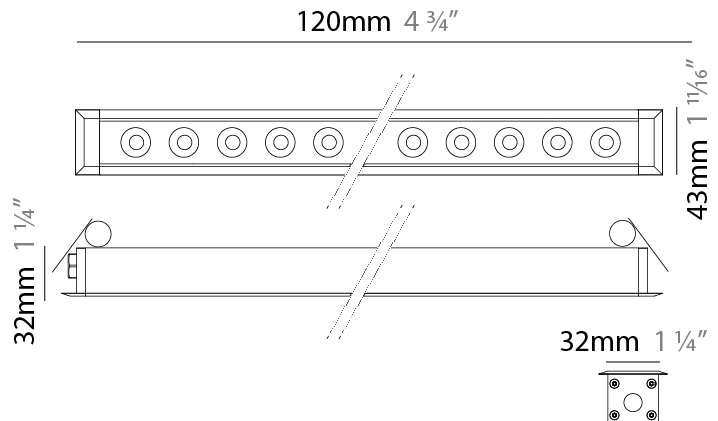

GENERAL

Series: Mini Corniche
Brand: Platek
Division: Exterior
Mounting Type: Recessed
Mounting Location: Ceiling
Subcategory: Downlight

PHYSICAL

Shape: Rectangle
Length (mm): 120
Length (in): 4 3/4
Width (mm): 43
Width (in): 1 5/8
Height (mm): 32
Height (in): 1 1/4
Ceiling Thickness (mm): 2 - 13
Ceiling Thickness (in): 1/16 - 1/2
Light Distribution: Downlight
Diffuser: Clear tempered glass
Gasket: Gore-Tex valve to prevent condensation
Fixture Finish: BLK / WHI / GRY / COR / ANT / BRZ
Fixture Material: Extruded Aluminum
Cut-out Measurements: 36mm / 1 7/16" x 110mm / 4 5/16"

ELECTRICAL

Lamp Type: LED
Input Wattage (W): 3.5 / 1.5 (Dif)
Total Output Wattage (W): 3 / 1 (Dif)
Driver Included: No
Driver Location: Remote
Driver Type: Constant Voltage - 120 / 277Vac
Driver Class: Class 2
Input Voltage (V): 120 - 277
Output Voltage (V): 24
Upon Request: (Not included - see components [IP65 or higher enclosure to be supplied by others]) 0-10Vdc dimming / Phase dimming / Non-dimming 120/277Vac

LED

Number of LEDs: 3
Color Temperature (°K): 3000 / 4000
Max. Delivered Lumen (lm): 250 / 260
Nominal Lumen (lm): 420 / 435
CRI: >80 CRI
Lamp Life (hrs): 60000

OPTICAL

Optic°: 13 / 26 / 40 / ASY / DIF / ELL

RATINGS AND CERTIFICATIONS

Certified By: Certified for North American Standards
IP rating: IP65
IK Rating: IK07
Bug Rating: B1 U1 G0