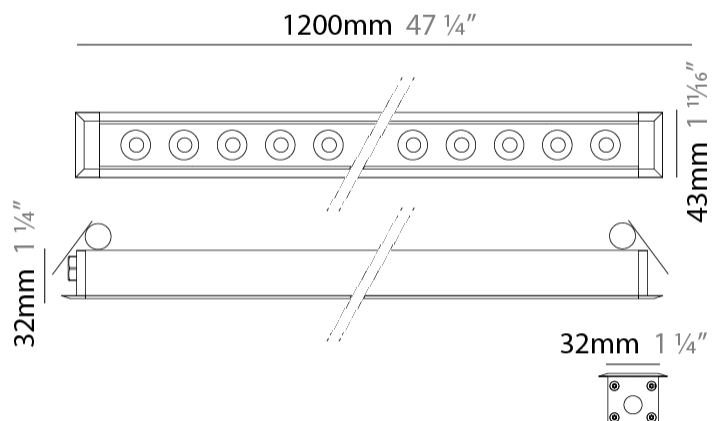

GENERAL

Series: Mini Corniche
Brand: Platek
Division: Exterior
Mounting Type: Recessed
Mounting Location: Ceiling
Subcategory: Downlight

PHYSICAL

Shape: Rectangle
Length (mm): 1220
Length (in): 48 1/32
Width (mm): 43
Width (in): 1 3/4
Height (mm): 32
Height (in): 1 1/4
Ceiling Thickness (mm): 2 - 13
Ceiling Thickness (in): 1/16 - 1/2
Light Distribution: Downlight
Weight (kg): 2.7
Weight (lbs): 5.9
Diffuser: Clear tempered glass
Gasket: Gore-Tex valve to prevent condensation
Fixture Material: Extruded Aluminum
Cut-out Measurements: 36mm / 1 7/16" x 1210mm / 47 5/8"

ELECTRICAL

Lamp Type: LED
Total Output Wattage (W): 40 / 20 (Dif) / 21 (Asy)
Driver Included: No
Driver Location: Remote
Driver Type: Constant Voltage - 120 / 277Vac
Input Voltage (V): 120
Output Voltage (V): 24
Upon Request: (Not included - see components [IP65 or higher enclosure to be supplied by others]) 0-10Vdc dimming / Phase dimming / Non-dimming 120/277Vac

LED

Number of LEDs: 36
Color Temperature (°K): 3000 / 4000
Max. Delivered Lumen (lm): 3000 / 3120
Nominal Lumen (lm): 5040 / 5220
CRI: >80 CRI
Lamp Life (hrs): 60000

OPTICAL

Optic°: 13 / 26 / 40 / ASY / DIF / ELL

RATINGS AND CERTIFICATIONS

Certified By: Certified for North American Standards
IP rating: IP65
IK Rating: IK07
Bug Rating: B3 U1 G1